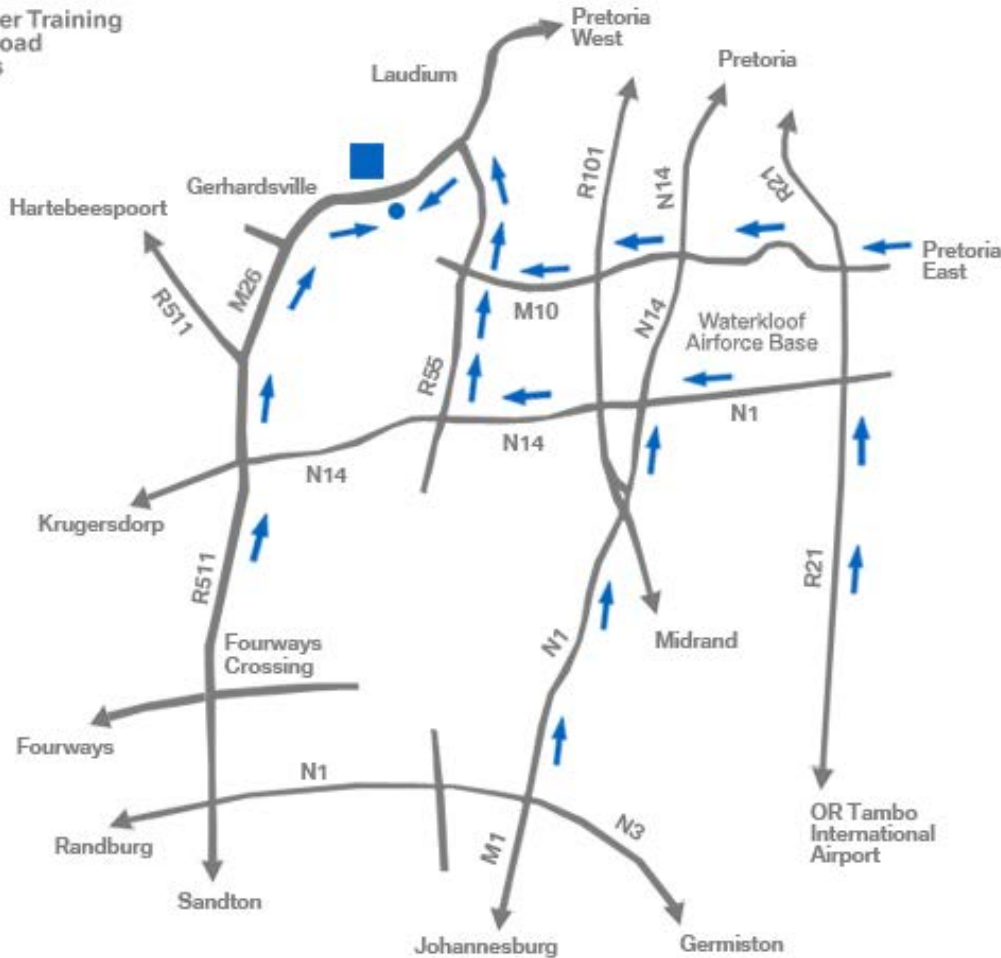

Our new Facility is conveniently situated on the banks of the Hennops River, 15 km's from Pretoria and Centurion, 25 km's from Four Ways and 35 km's from Sandton.

BMW Driver Training.

BMW Lecture and Lunch venue.

The food served is prepared by using the freshest ingredients ensuring that each meal is not only nutritious, but also bursting with flavour and colour.

BMW Driver Training.

Map to BMW Driver Training.

■ BMW Driver Training
96 Main Road
Mooiplaas
Erasmia